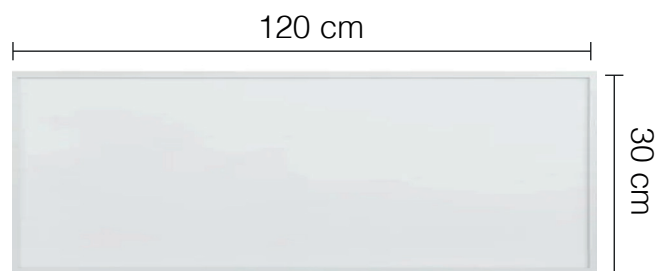

Panel Led Empotrable 48w

4000k / 6500k

Panel Led Sobrepuesto 48w

6500k

Panel Led Empotrable 48w

6500k

Panel Led Empotrable 72w

6500k