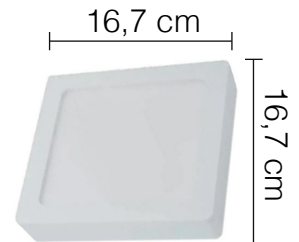

Panel Led Sobrepuesto 12w

3000k / 4000k / 6500k