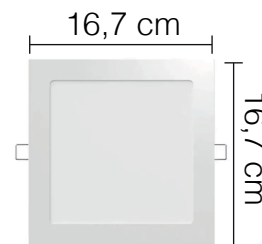

Panel Led Empotrable 12w

3000k / 4000k / 6500k

Panel Led Empotrable 18w

3000k / 4000k / 6500k

Panel Led Empotrable 24w

3000k / 4000k / 6500k

Panel Led Sobrepuesto 6w

3000k / 6500k