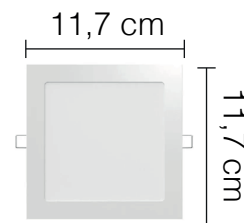

Panel Led Empotrable 12w

3000k / 4000k / 6500k

Panel Led Empotrable 18w

3000k / 4000k / 6500k

Panel Led Empotrable 24w

3000k / 4000k / 6500k

Panel Led Sobrepuesto 6w

3000k / 6500k