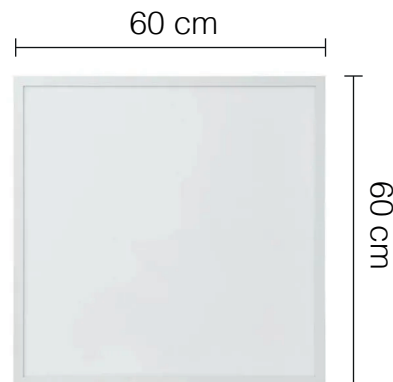

Panel Led Empotrable 48w

4000k / 6500k

Panel Led Sobrepuesto 48w

6500k

Panel Led Empotrable 48w

6500k

Panel Led Empotrable 72w

6500k