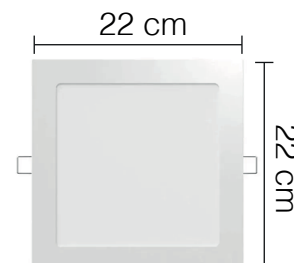

Panel Led Empotrable 12w

3000k / 4000k / 6500k

Panel Led Empotrable 18w

3000k / 4000k / 6500k

Panel Led Empotrable 24w

3000k / 4000k / 6500k

Panel Led Sobrepuesto 6w

3000k / 6500k