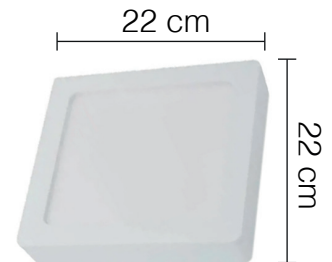

Panel Led Sobrepuesto 18w

3000k / 4000k / 6500k