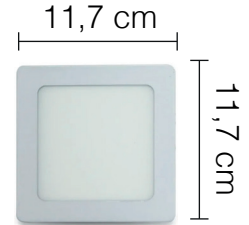

Panel Led Empotrable 12w

3000k / 4000k / 6500k

Panel Led Empotrable 18w

3000k / 4000k / 6500k

Panel Led Empotrable 24w

3000k / 4000k / 6500k

Panel Led Sobrepuesto 6w

3000k / 6500k