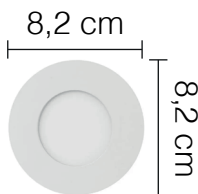

Panel Led Empotrable 3w

3000k / 6500k