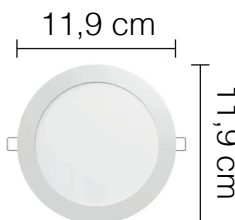

Panel Led Empotrable 12w

3000k / 4000k / 6500k

Panel Led Empotrable 18w

3000k / 4000k / 6500k

Panel Led Empotrable 24w

3000k / 4000k / 6500k

Panel Led Sobrepuesto 6w

3000k / 6500k