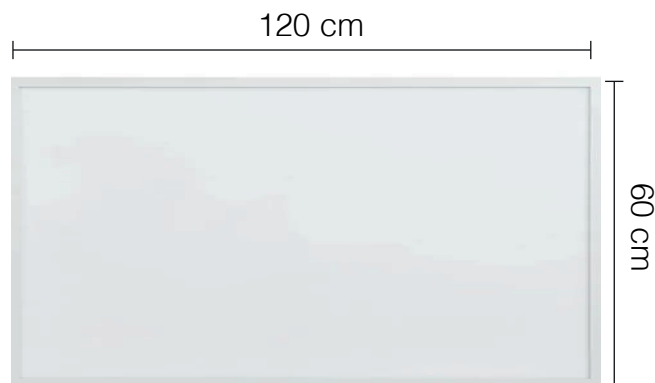

Panel Led Empotrable 48w

4000k / 6500k

Panel Led Sobrepuesto 48w

6500k

Panel Led Empotrable 48w

6500k

Panel Led Empotrable 72w

6500k