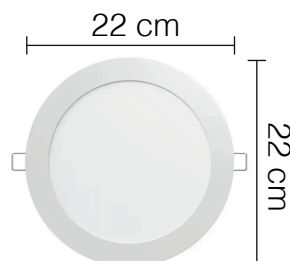

Panel Led Empotrable 12w

3000k / 4000k / 6500k

Panel Led Empotrable 18w

3000k / 4000k / 6500k

Panel Led Empotrable 24w

3000k / 4000k / 6500k

Panel Led Sobrepuesto 6w

3000k / 6500k