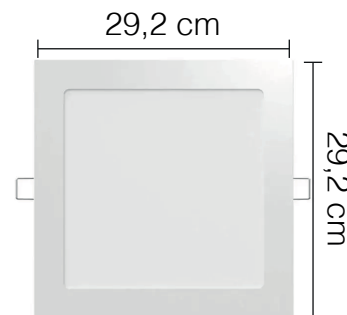

Panel Led Empotrable 12w

3000k / 4000k / 6500k

Panel Led Empotrable 18w

3000k / 4000k / 6500k

Panel Led Empotrable 24w

3000k / 4000k / 6500k

Panel Led Sobrepuesto 6w

3000k / 6500k