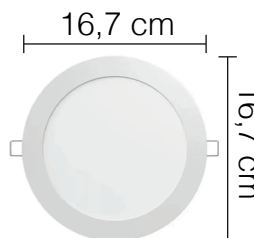

Panel Led Empotrable 12w

3000k / 4000k / 6500k

Panel Led Empotrable 18w

3000k / 4000k / 6500k

Panel Led Empotrable 24w

3000k / 4000k / 6500k

Panel Led Sobrepuesto 6w

3000k / 6500k