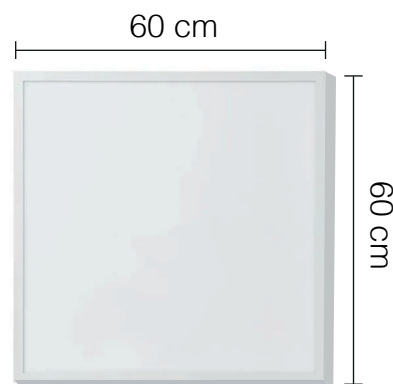

Panel Led Empotrable 48w

4000k / 6500k

Panel Led Sobrepuesto 48w

6500k

Panel Led Empotrable 48w

6500k

Panel Led Empotrable 72w

6500k