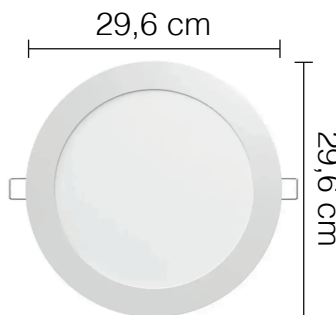

Panel Led Empotrable 12w

3000k / 4000k / 6500k

Panel Led Empotrable 18w

3000k / 4000k / 6500k

Panel Led Empotrable 24w

3000k / 4000k / 6500k

Panel Led Sobrepuesto 6w

3000k / 6500k